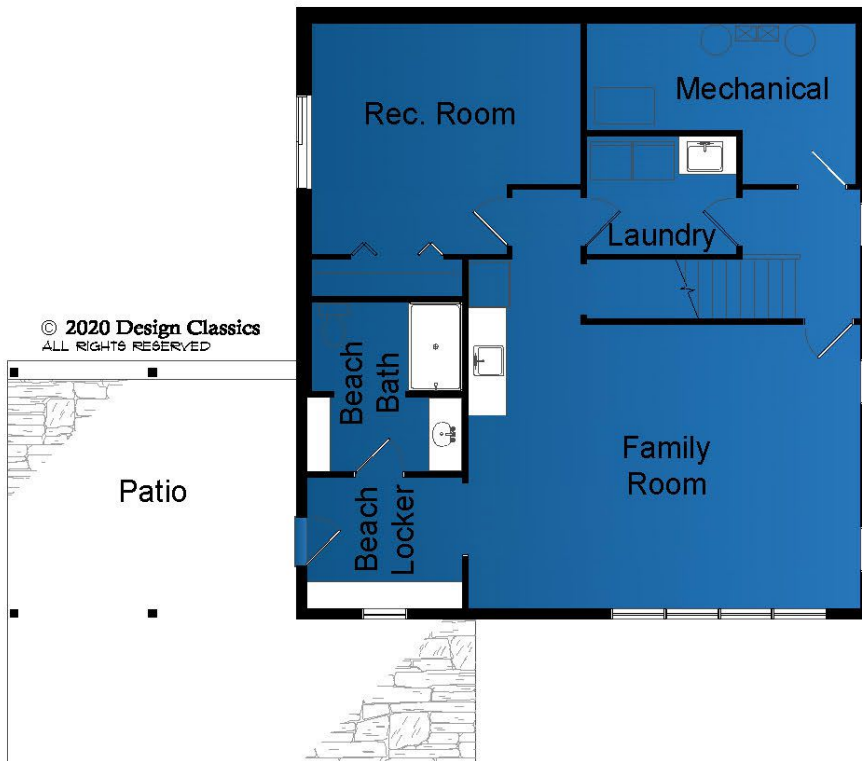

**MAIN LEVEL PLAN**

1312 SQ. FT.

© 2020 Design Classics  
ALL RIGHTS RESERVED

**UPPER LEVEL PLAN**

1024 SQ. FT.

**LOWER LEVEL PLAN**

930 SQ. FT.